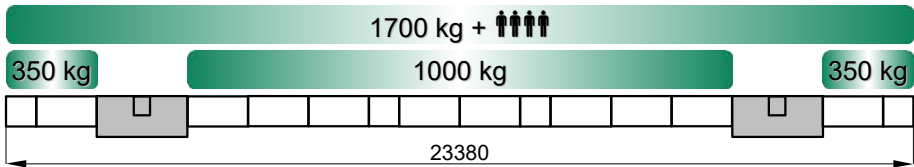

 = 240 kg  
 = 400 kg

**CARICHI MASSIMI ELSA P40/34**  
**MAX LOADS ELSA P40/34**