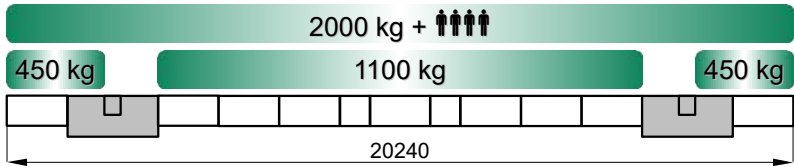

 = 240 kg  
 = 400 kg

**CARICHI MASSIMI ELSA P40/34**  
**MAX LOADS ELSA P40/34**