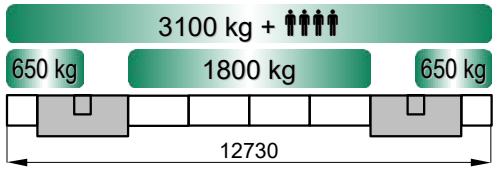

 = 240 kg  
 = 400 kg

**CARICHI MASSIMI ELSA P40/34**  
**MAX LOADS ELSA P40/34**