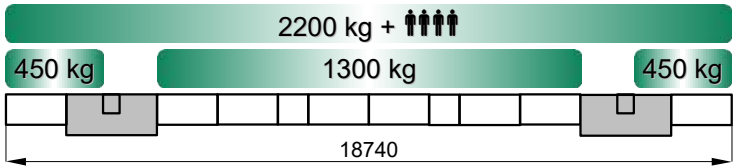

 = 240 kg  
 = 400 kg

**CARICHI MASSIMI ELSA P40/34**  
**MAX LOADS ELSA P40/34**