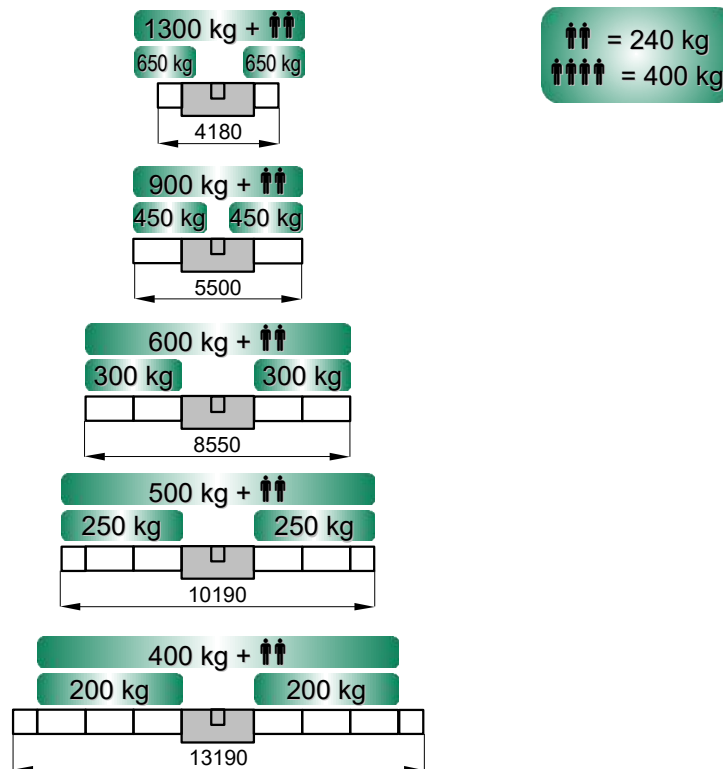

* Contattare Electroelsa

* Contact Electroelsa

CARICHI MASSIMI ELSA P40/13
MAX LOADS ELSA P40/13