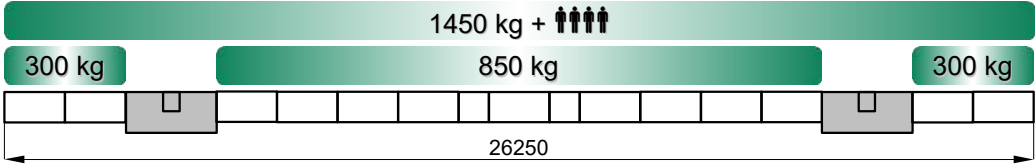

= 240 kg
= 400 kg

CARICHI MASSIMI ELSA P40/34
MAX LOADS ELSA P40/34