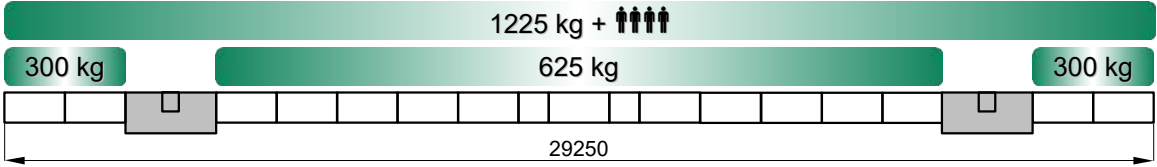

= 240 kg
= 400 kg

CARICHI MASSIMI ELSA P40/34
MAX LOADS ELSA P40/34