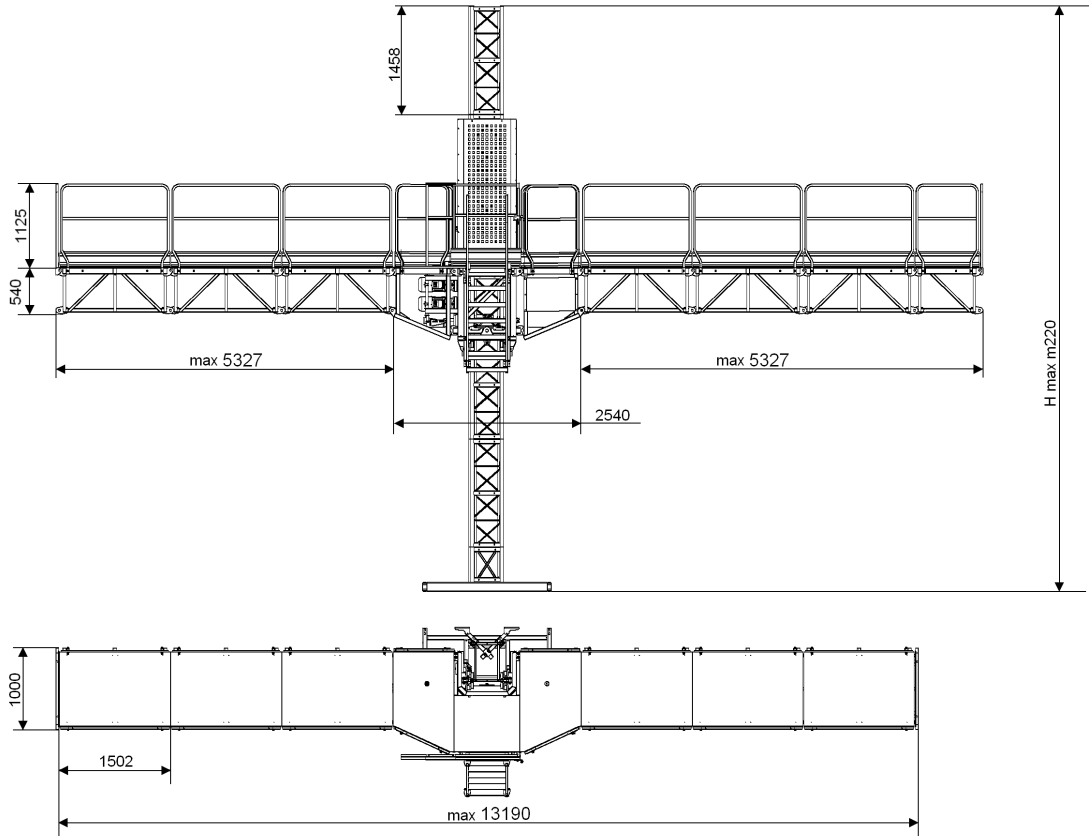

PIATTAFORMA AUTOSOLLEVANTE BICOLONNA ELSA P40/34
TWIN MAST CLIMBING WORK PLATFORM ELSA P40/34